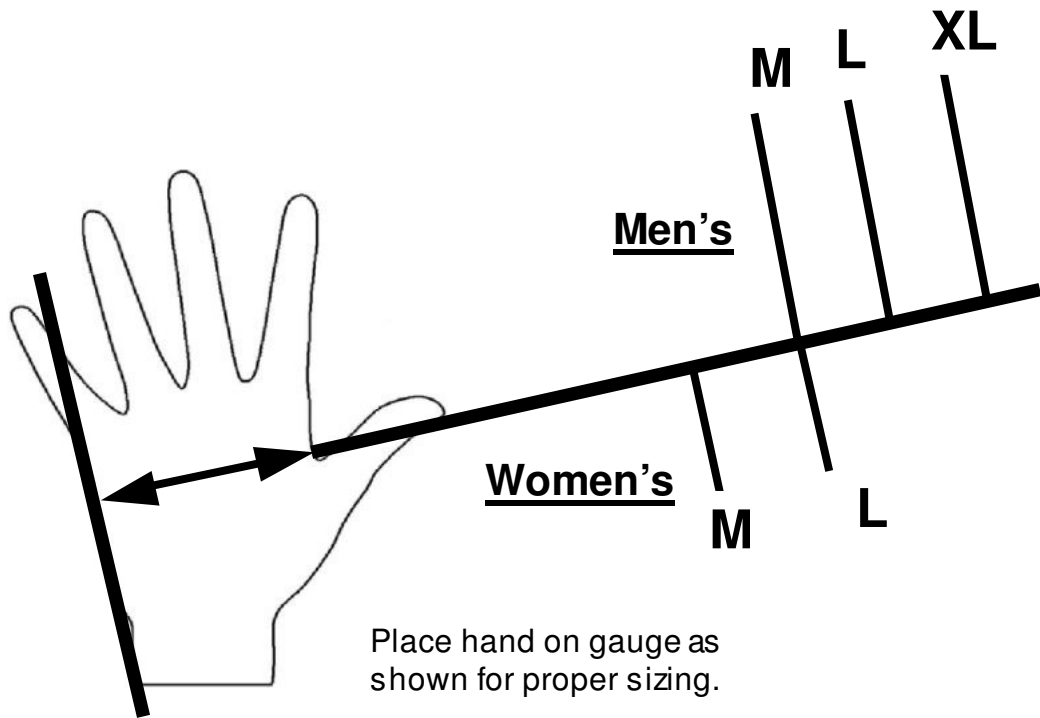

GLOVE SIZING GAUGE

Check Measure

When printed on A4 paper this line is 10cm long.

Place hand on gauge as shown for proper sizing.

A snug fit is preferred for optimum glove performance.